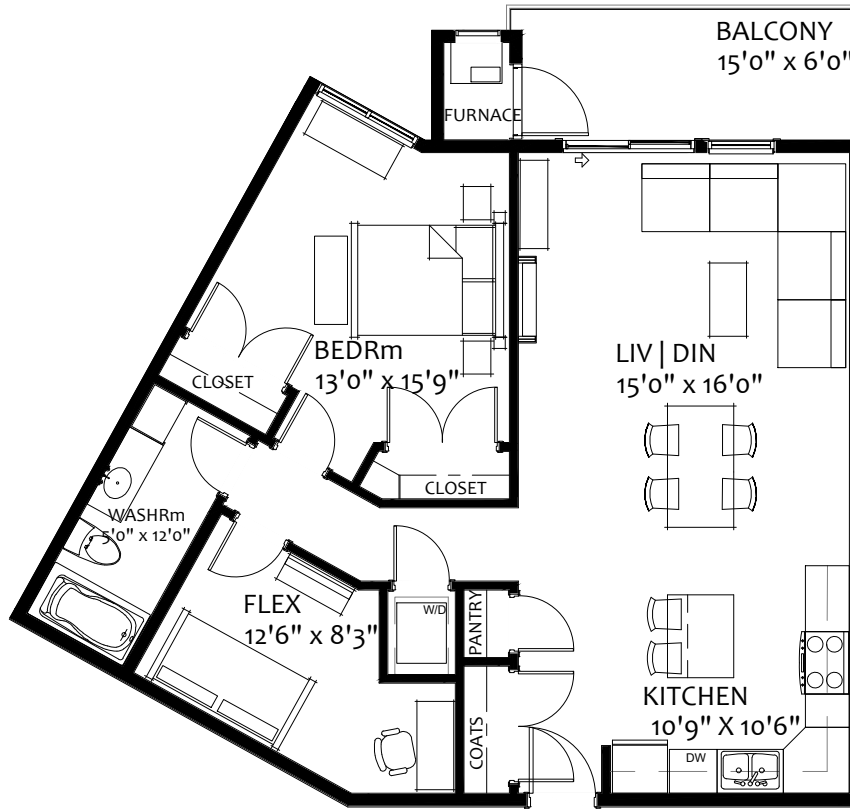

RISE ABOVE THE REST

UNIT TYPE -6
978 Sq. Ft.

ONE BEDROOM + FLEX

Stated room sizes and floor area are based on preliminary Architect plans. We reserve the right to modify plans, specifications and prices without prior notice. Buyers are encouraged to review Final "As Built" surveyed floor plans prior to purchase.